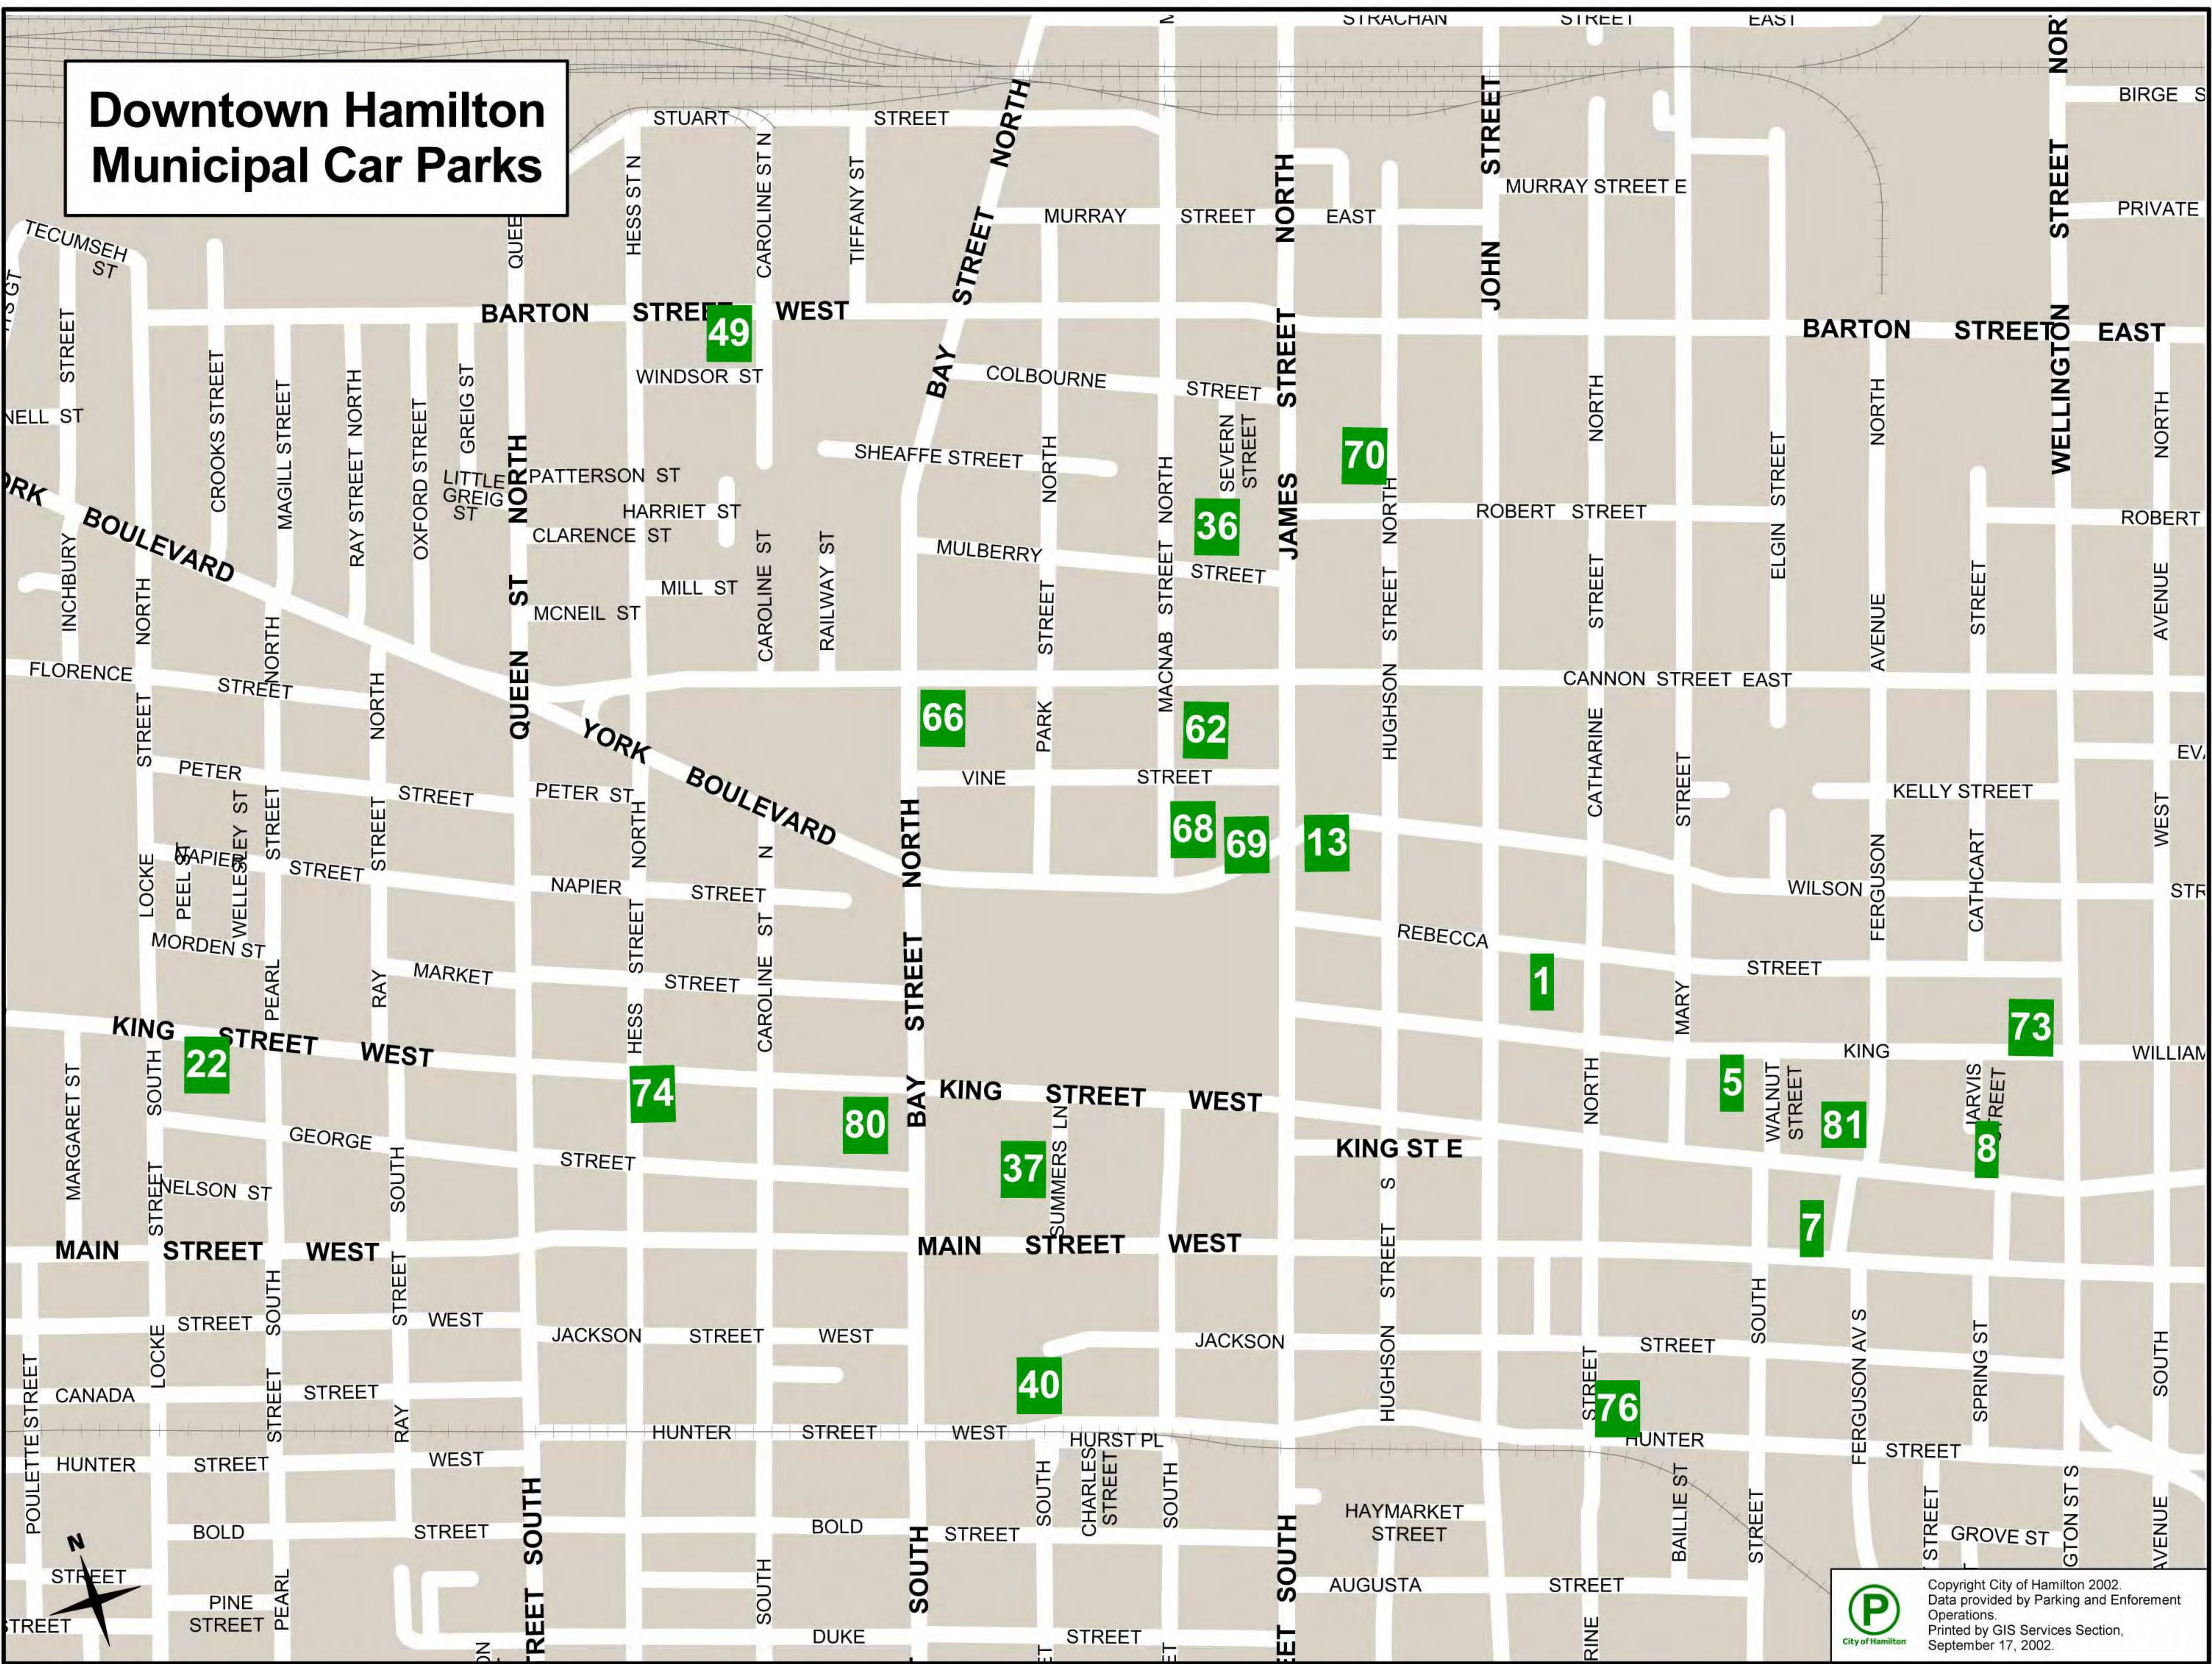

Downtown Hamilton Municipal Car Parks

 Copyright City of Hamilton 2002.
Data provided by Parking and Enforcement Operations.
Printed by GIS Services Section,
September 17, 2002.

For car park details, click on the area of your choice.