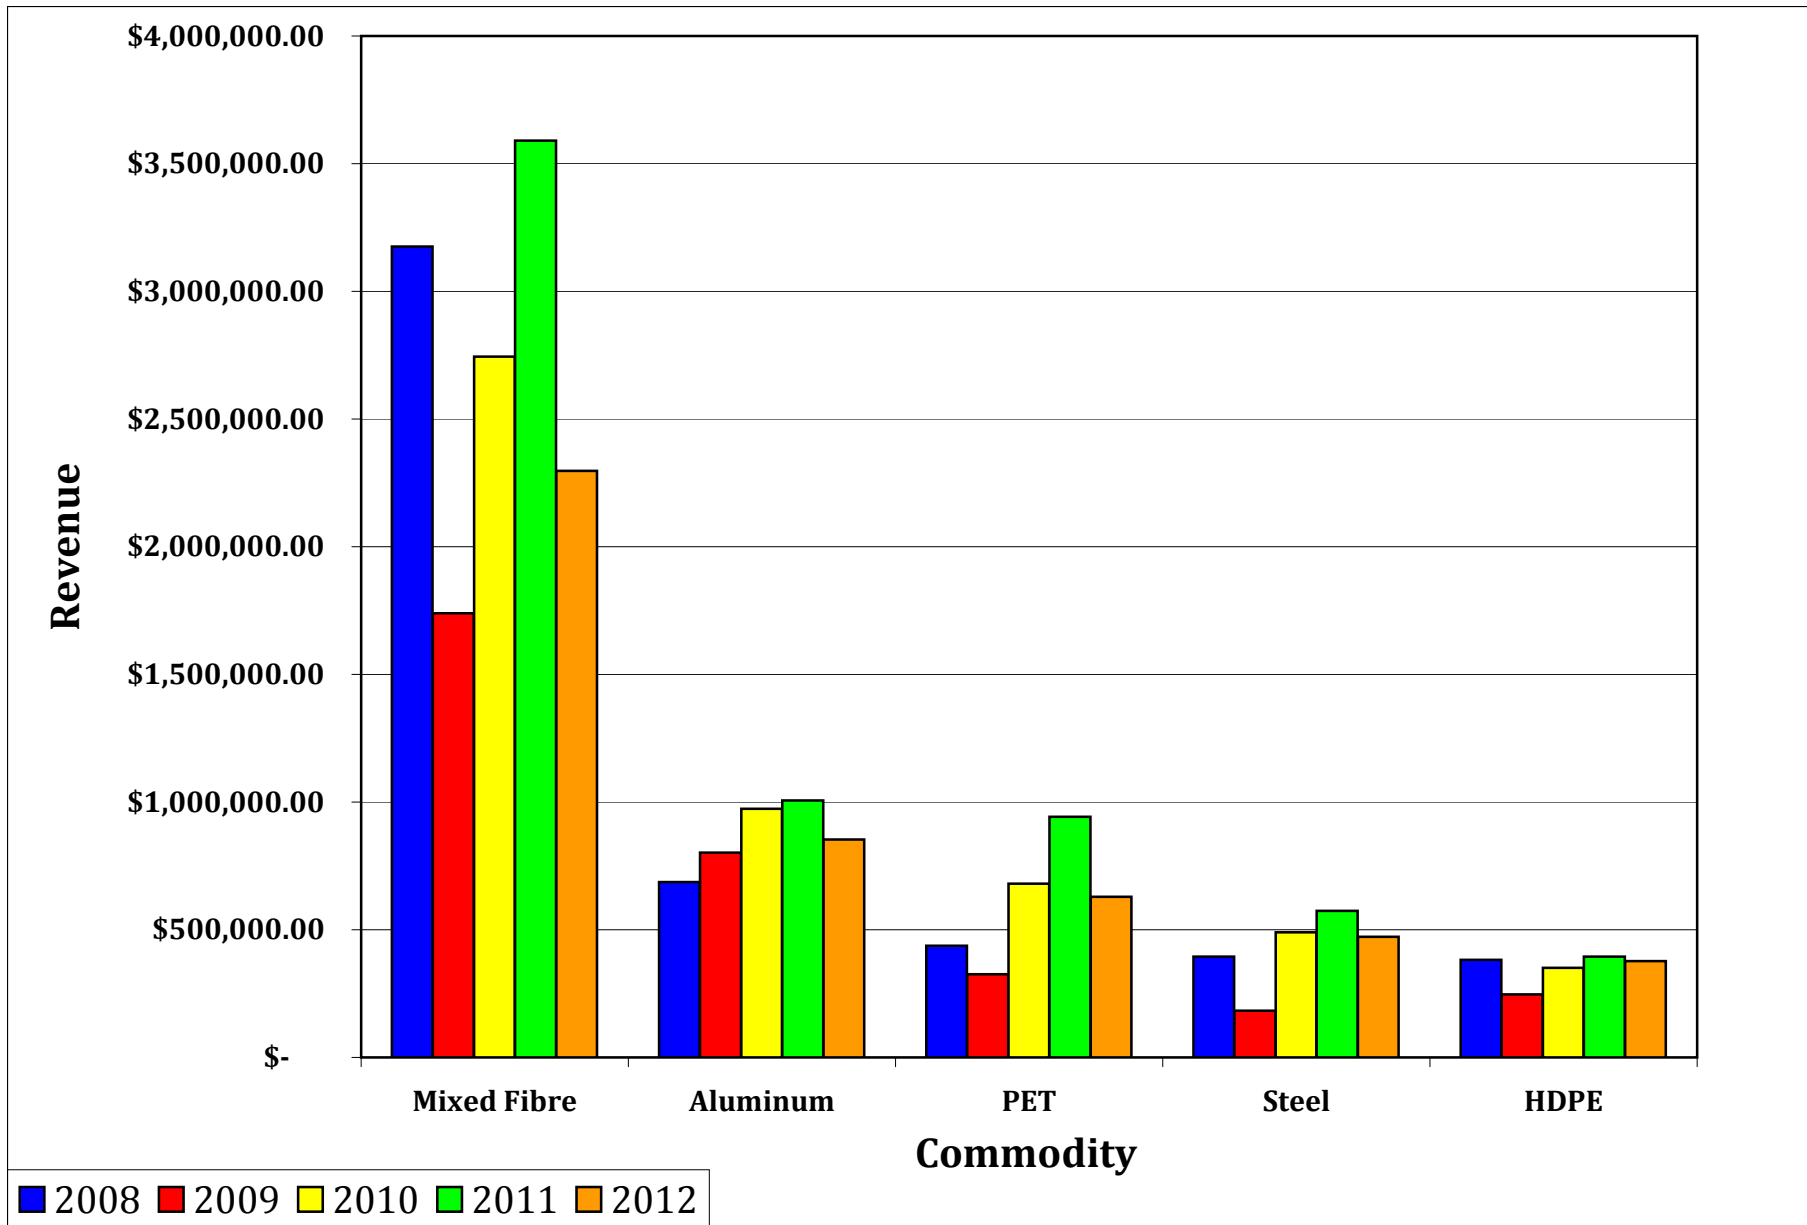

## City of Hamilton Material Recycling Facility Commodity Price per Tonne from 2008 to 2012

PET - Polyethylene Terephthalate (eg. water bottle)  
 HDPE - High Density Polyethylene (eg. detergent bottle)

# City of Hamilton Material Recycling Facility Total Revenue Per Commodity from 2008 to 2012

PET - Polyethylene Terephthalate (eg. water bottle)  
 HDPE - High Density Polyethylene (eg. detergent bottle)