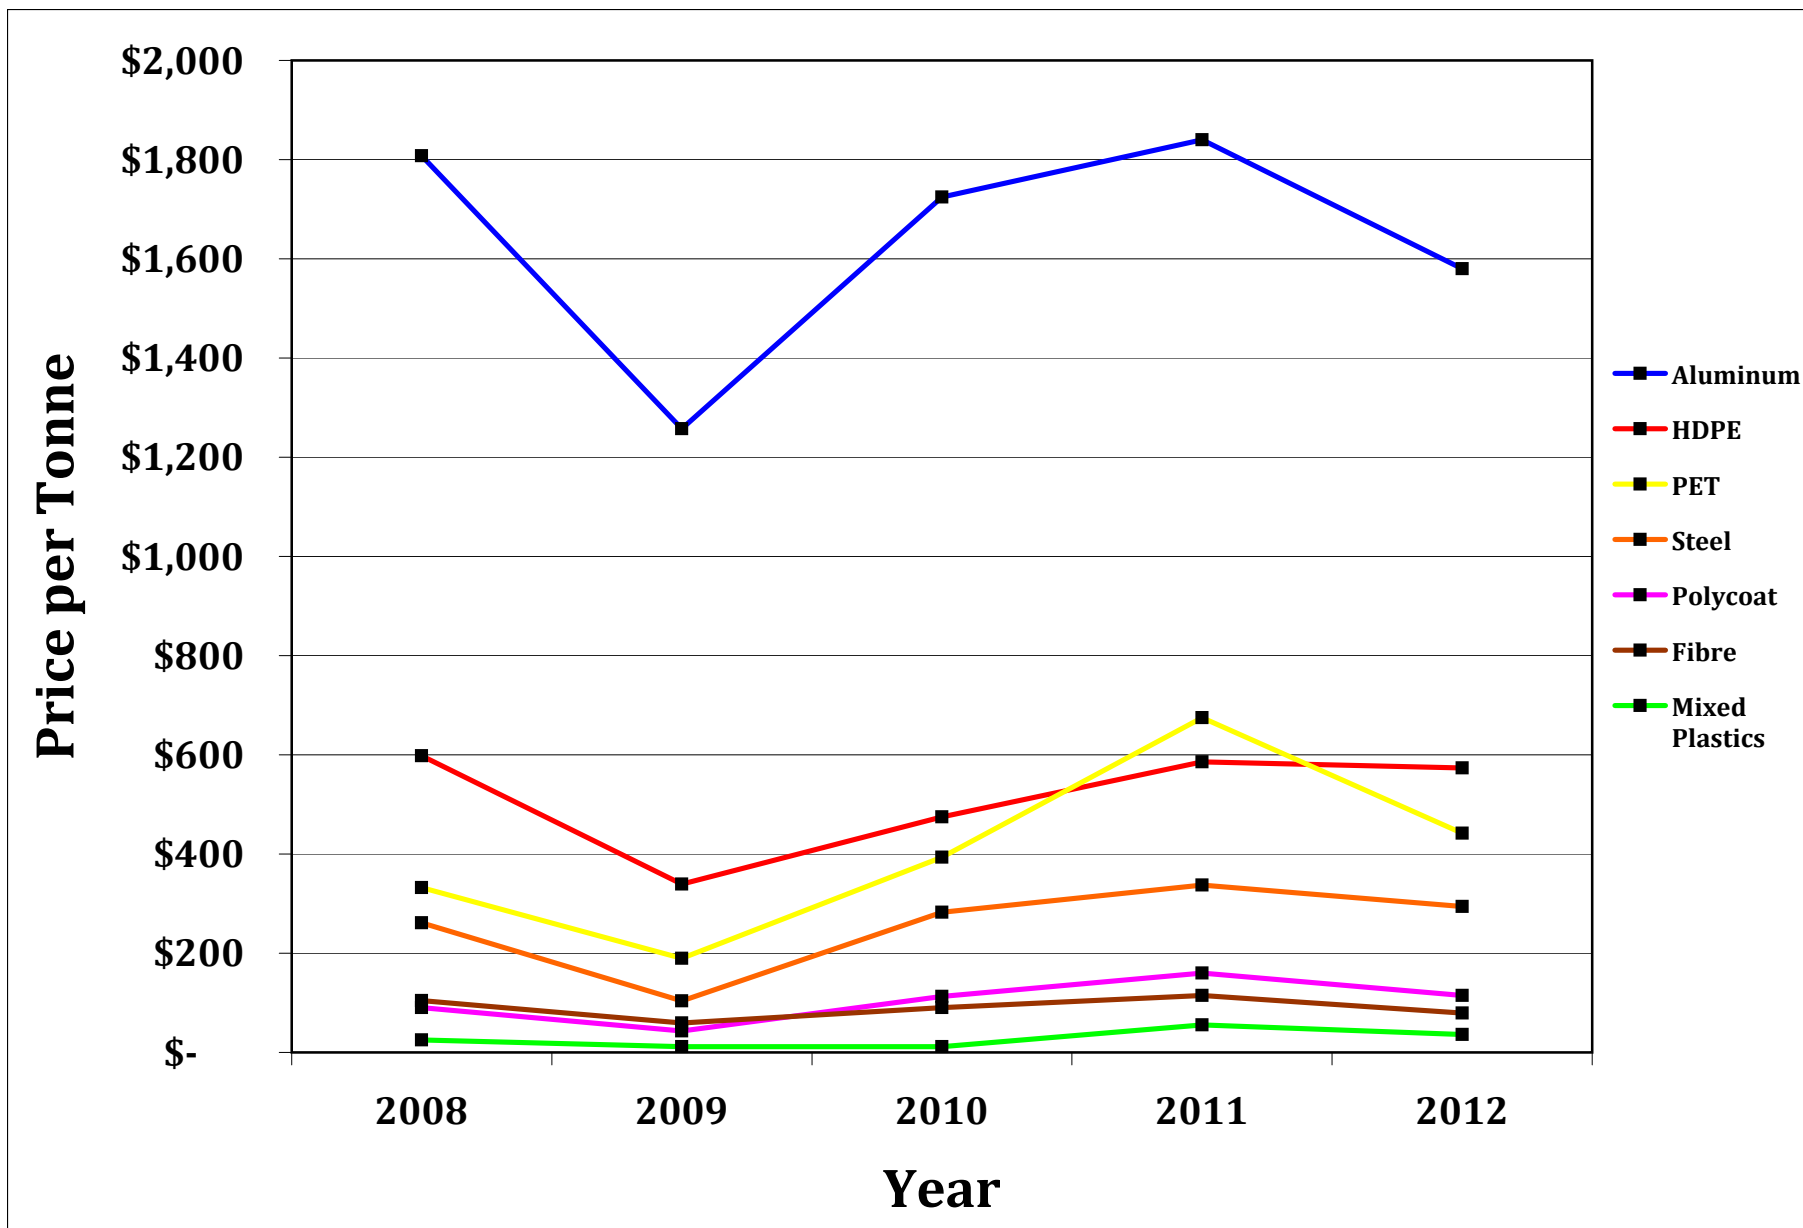

## City of Hamilton Material Recycling Facility Commodity Price per Tonne from 2008 to 2012

PET - Polyethylene Terephthalate (eg. water bottle)  
 HDPE - High Density Polyethylene (eg. detergent bottle)

# City of Hamilton Material Recycling Facility Total Revenue Per Commodity from 2008 to 2012

PET - Polyethylene Terephthalate (eg. water bottle)  
 HDPE - High Density Polyethylene (eg. detergent bottle)